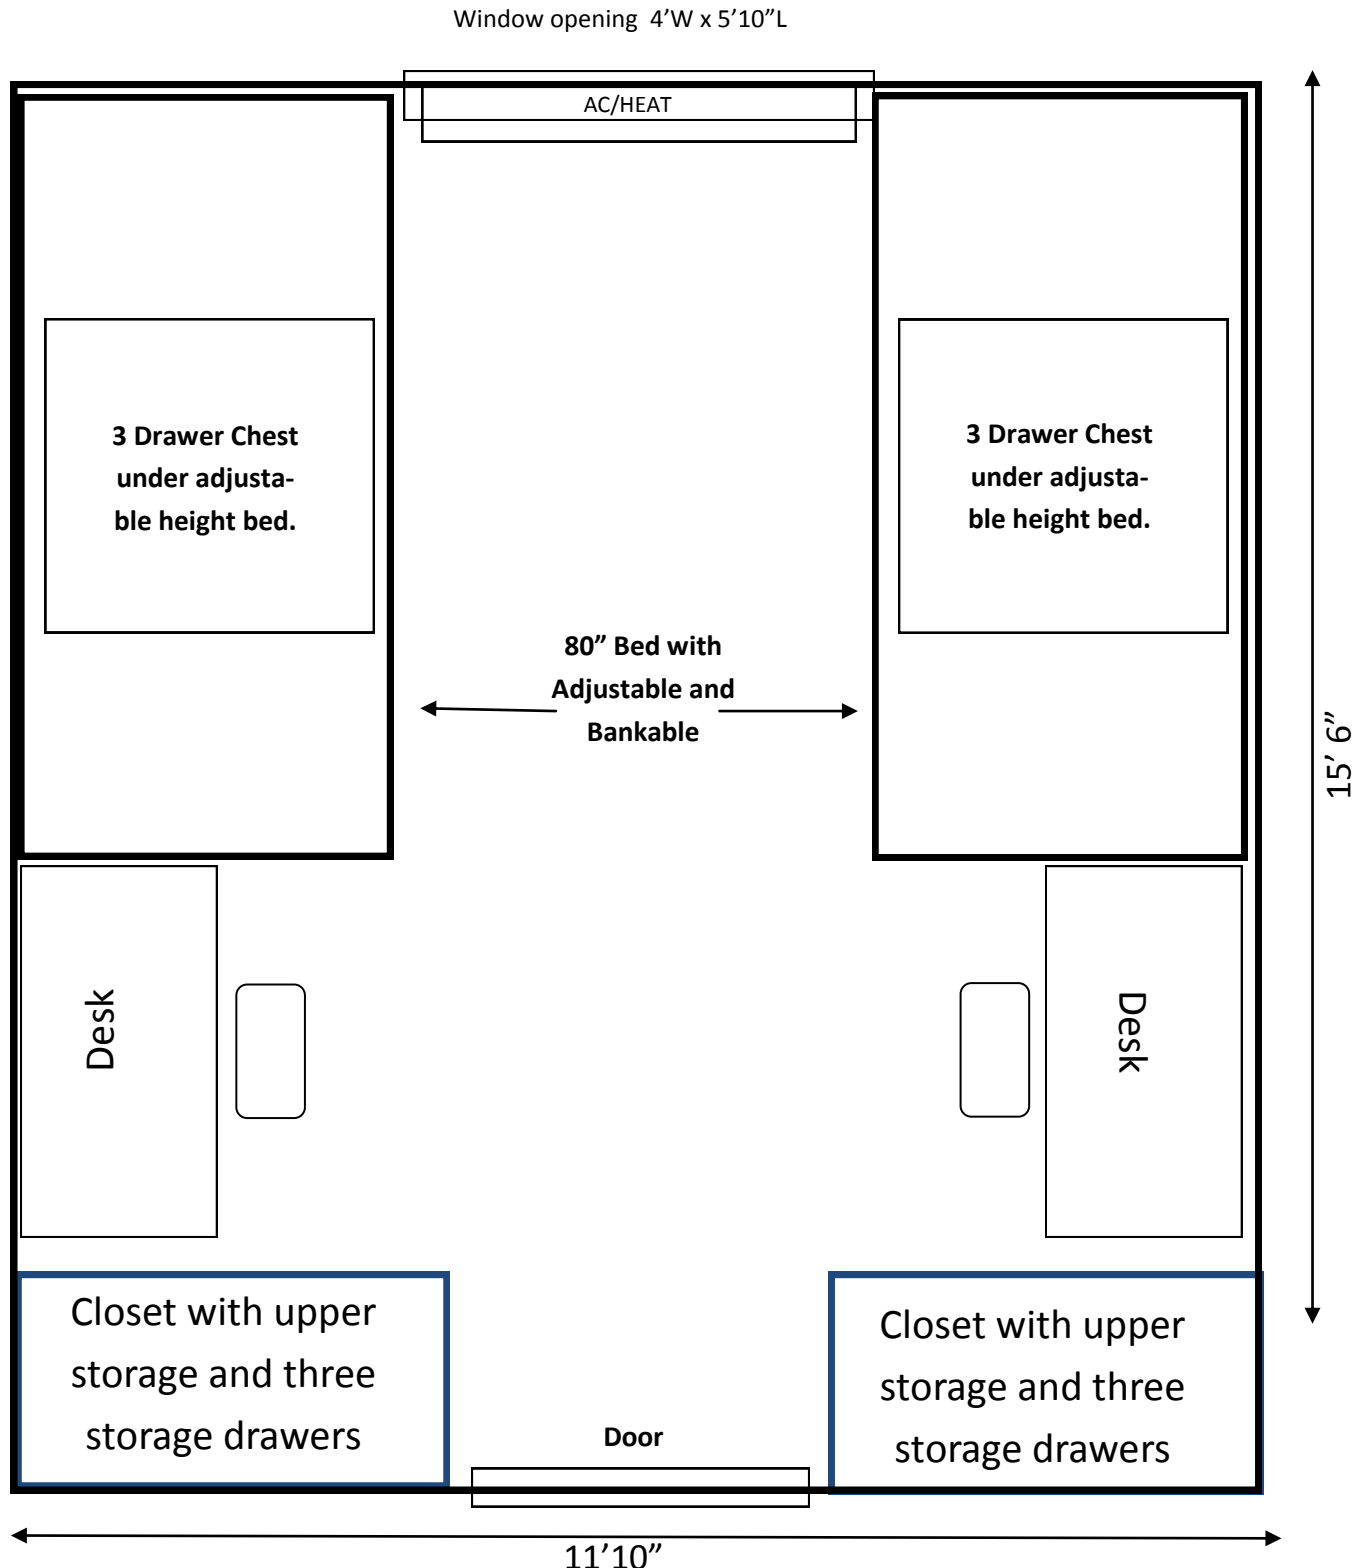

Parker Hall General Floor Plan

Room includes phone, two Ethernet ports, one cable TV outlet and WIFI.

NOT TO SCALE